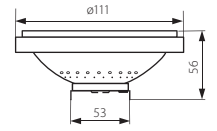

LED SMD

Lampy LED
LED lamps
Светодиодные лампы

AR 111 LED

AR-111 LED SL

12V DC	
11	≥15000
11-66	A+
900	11 kWh/1000h
G53	
40°	EAC
25000	CE

Kanlux

AR-111 LED SL/WW/SR	22962	2700
AR-111 LED SL/CW/SR	22963	6500
AR-111 LED SL/WW/W	22960	2700
AR-111 LED SL/CW/W	22961	6500