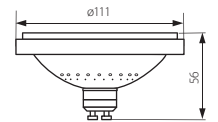

ES 111 LED

ES-111 LED SL

220-240V-50/60Hz	
11	≥15000
11-66	A+
900	11 kWh/1000h
GU10	
40°	EAC
25000	CE

Kanlux

ES-111 LED SL/WW/SR	22972	2700
ES-111 LED SL/CW/SR	22973	6500
ES-111 LED SL/WW/W	22970	2700
ES-111 LED SL/CW/W	22971	6500