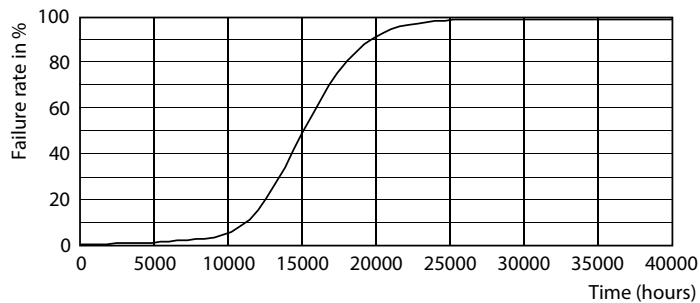

Żarówki LED z klasycznym żarnikiem

Dane fotometryczne

General uniform lighting - LED classic 200W A95 E27 WW FR ND 1PF

Okres eksploatacji

Life Expectancy Diagram - LED classic 200W A95 E27 WW FR ND 1PF