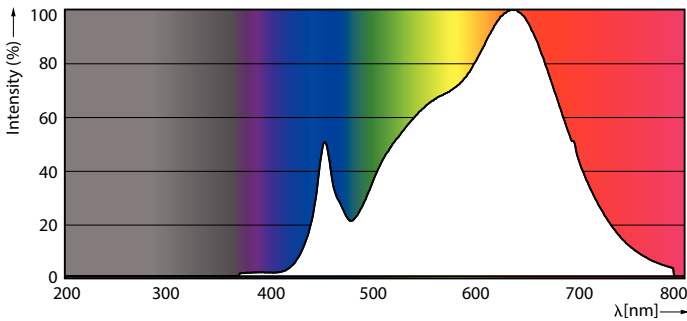

Photometric data

LEDspots MAS SLR 14,8W AR111 G53 930 24D-POC POC

LEDspots MAS SLR 14,8W AR111 G53 930 24D-ADL ADL