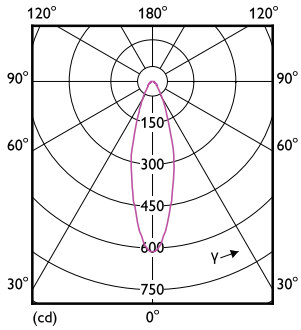

Dimensional drawing

MAS ExpertColor 14.8-75W 930 AR111 24D

Product	D	C
MAS ExpertColor 14.8-75W 930 AR111 24D	111 mm	61 mm

Photometric data

ColorCast Photometric Co. Project Lighting Inc. Page 1/1

LEDspots MAS SLR 14,8W AR111 G53 930 24D-POC POC

LEDspots MAS SLR 14,8W AR111 G53 930 24D-ADL ADL

MASTER LEDspot ExpertColor AR111

Photometric data

LEDspots MAS SLR 14,8W AR111 G53 930 24D-LDD LDD

Lifetime

Life Expectancy Diagram

Lumen Maintenance Diagram