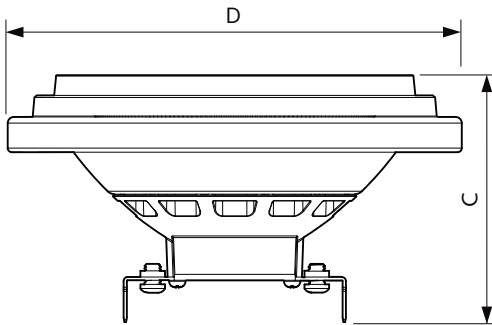

MASTER LEDspot ExpertColor AR111

Controls and dimming

Dimmable	Only with specific dimmers

Mechanical and housing

Bulb Finish	Clear
Bulb Shape	AR111

Approval and application

Energy Efficiency Class	G
Suitable For Accent Lighting	Yes
Energy Consumption kWh/1000 h	15 kWh
EPREL Registration Number	648257

Product data

Full product code	871951433383300
Order product name	MAS ExpertColor 14.8-75W 930 AR111 24D
EAN/UPC - Product	8719514333833
Order code	929003042802
Numerator - Quantity Per Pack	1
Numerator - Packs per outer box	6
Material Nr. (12NC)	929003042802
Net Weight (Piece)	0.160 kg

Dimensional drawing

MAS ExpertColor 14.8-75W 930 AR111 24D

Product	D	C
MAS ExpertColor 14.8-75W 930 AR111 24D	111 mm	61 mm