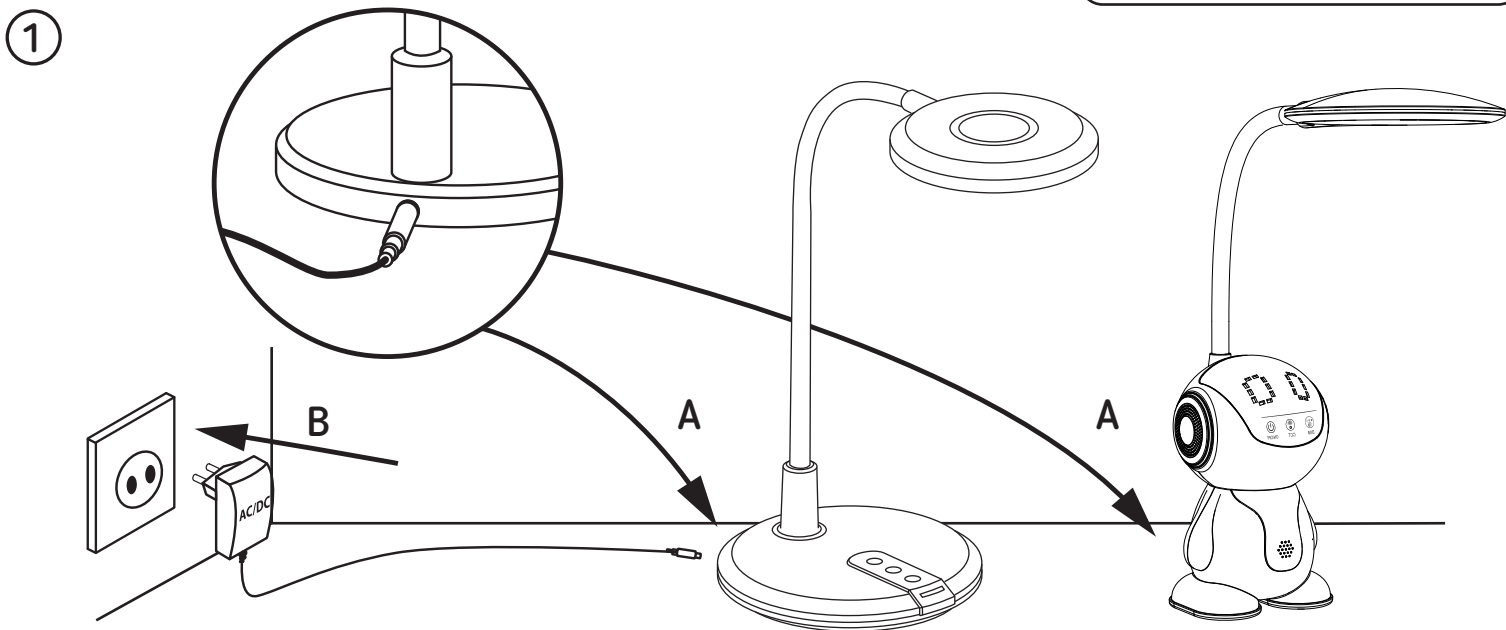

**E** PLATON LED SILVER,  
PLATON LED BLACK  
A14-E

**F** BINAR LED WHITE  
A14-F

**ON/OFF**

**TAP 1s**  
**TAP 3s**

**NW → WW → CW**

**1 B**