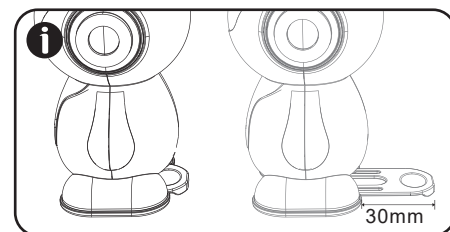

**E** PLATON LED SILVER,  
PLATON LED BLACK  
A14-E

**F** BINAR LED WHITE  
A14-F

**ON/OFF**

**TAP 1s**  
**TAP 3s**

**NW → WW → CW**

**1 B**