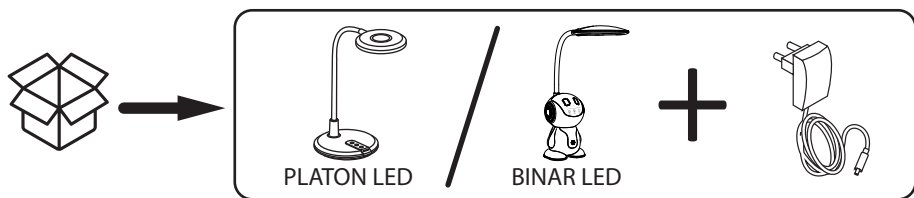

**E** PLATON LED SILVER,  
PLATON LED BLACK  
A14-E

**F** BINAR LED WHITE  
A14-F

**ON/OFF**

**TAP 1s**  
**TAP 3s**

**NW → WW → CW**

**1 B**