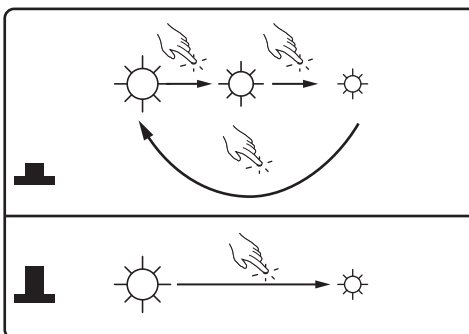

**E** PLATON LED SILVER,  
PLATON LED BLACK  
A14-E

**F** BINAR LED WHITE  
A14-F

**ON/OFF**

**TAP 1s**  
**TAP 3s**

**NW → WW → CW**

**1 B**