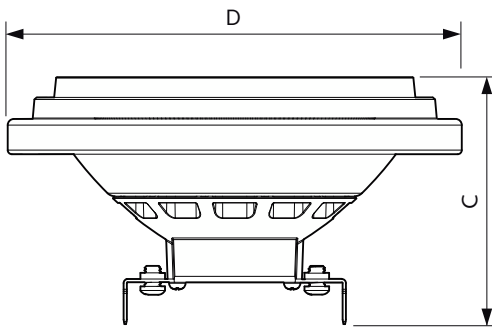

Net Weight (Piece) 0.162 kg

Dimensional drawing

MAS LEDExpertColor 20-100W 930 AR111 24D

Product	D	C
MAS LEDExpertColor 20-100W 930 AR111 24D	111 mm	62 mm

Photometric data

Spectral Power Distribution Colour