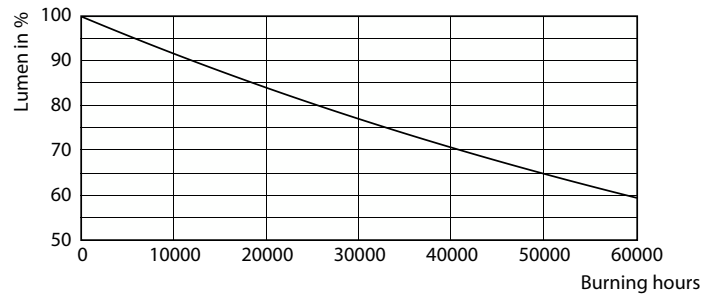

Product data

General information	
Cap-Base	G53 [G53]
EU RoHS compliant	Yes
Nominal Lifetime (Nom)	40000 h
Switching Cycle	50000X
Flux measurement reference	Narrow Cone
Tier	MASTER

Light technical	
Color Code	930 [CCT of 3000K]
Beam Angle (Nom)	24 °
Luminous Flux (Nom)	1270 lm
Luminous Intensity (Nom)	4200 cd
Color Designation	White (WH)
Correlated Color Temperature (Nom)	3000 K
Luminous Efficacy (rated) (Nom)	63 lm/W
Color Consistency	<4
Color Rendering Index (Nom)	95

Light Distribution Diagram

MASTER LEDspot ExpertColor AR111

Photometric data

© 2023 Philips Lighting B.V. Page 1/1

Accent Lighting Spots

Lifetime

Life Expectancy Diagram

Lumen Maintenance Diagram