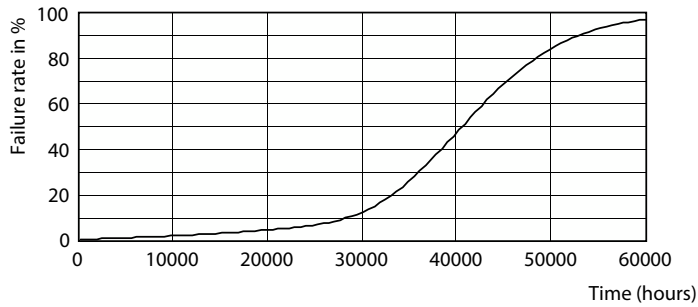

Light Distribution Diagram

MASTER LEDspot ExpertColor AR111

Photometric data

© 2023 Philips Lighting B.V. Page 1/1

Accent Lighting Spots

Lifetime

Life Expectancy Diagram

Lumen Maintenance Diagram