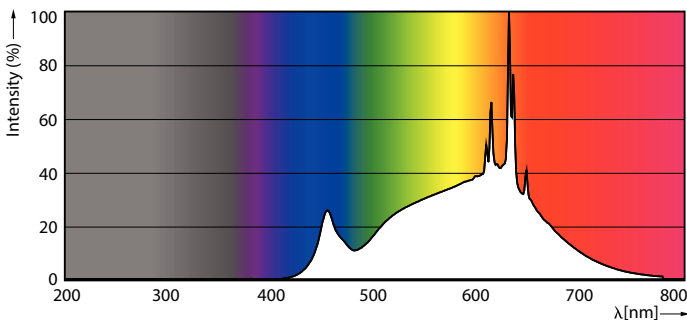

Product data

General information	
Cap-Base	G53 [G53]
EU RoHS compliant	Yes
Nominal Lifetime (Nom)	40000 h
Switching Cycle	50000X
Flux measurement reference	Narrow Cone
Tier	MASTER

Light technical	
Color Code	930 [CCT of 3000K]
Beam Angle (Nom)	24 °
Luminous Flux (Nom)	1270 lm
Luminous Intensity (Nom)	4200 cd
Color Designation	White (WH)
Correlated Color Temperature (Nom)	3000 K
Luminous Efficacy (rated) (Nom)	63 lm/W
Color Consistency	<4
Color Rendering Index (Nom)	95

Net Weight (Piece) 0.162 kg

Dimensional drawing

MAS LEDExpertColor 20-100W 930 AR111 24D

Product	D	C
MAS LEDExpertColor 20-100W 930 AR111 24D	111 mm	62 mm

Photometric data

Spectral Power Distribution Colour