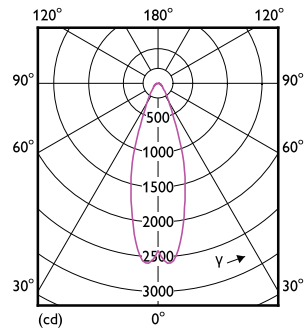

Net Weight (Piece) 0.162 kg

Dimensional drawing

MAS LEDExpertColor 20-100W 930 AR111 24D

Product	D	C
MAS LEDExpertColor 20-100W 930 AR111 24D	111 mm	62 mm

Photometric data

Spectral Power Distribution Colour

Light Distribution Diagram

MASTER LEDspot ExpertColor AR111

Photometric data

© 2023 Philips Lighting B.V. Page 1/1

Accent Lighting Spots

Lifetime

Life Expectancy Diagram

Lumen Maintenance Diagram