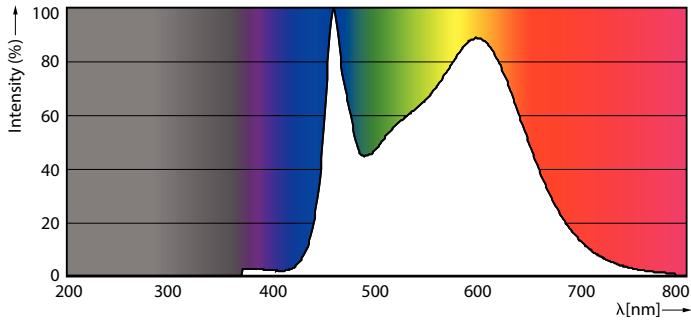

CorePro GLASS LED candles and lusters

Photometric data

Spectral Power Distribution Colour - CorePro LEDCandleND6.5-60W B35
E14840CLG