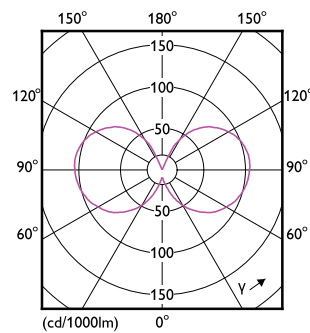

### Product data

General Information		Stroboscopic effect visibility measure (SVM)	
Cap-Base	E14		0.9
Nominal lifetime	15,000 hour(s)	Photobiological safety according to EN 62471 RG1	
Switching Cycle	20,000	Operating and Electrical	
Lighting Technology	LED	Line Frequency	50 to 60 Hz
Flux measurement reference	Sphere	Input Frequency	50 to 60 Hz
Light Technical		Power Consumption	6.5 W
Color Code	840 [CCT of 4000K]	Lamp Current (Nom)	50 mA
Luminous Flux	806 lm	Wattage Equivalent	60 W
Luminous Efficacy (rated) (Nom)	124.00 lm/W	Starting Time (Nom)	0.5 s
Color Designation	Cool White (CW)	Warm-up time to 60% light	0.5 s
Correlated Color Temperature (Nom)	4000 K	Power Factor (Fraction)	0.55
Color Consistency	<6	Voltage (Nom)	220-240 V
Color rendering index (CRI)	80	Temperature	
LLMF At End Of Nominal Lifetime (Nom)	70 %	T-Case Maximum (Nom)	55 °C
Flickering value (PstLM) - Flickering value as per EN 61000-3-3	1		

## Photometric data