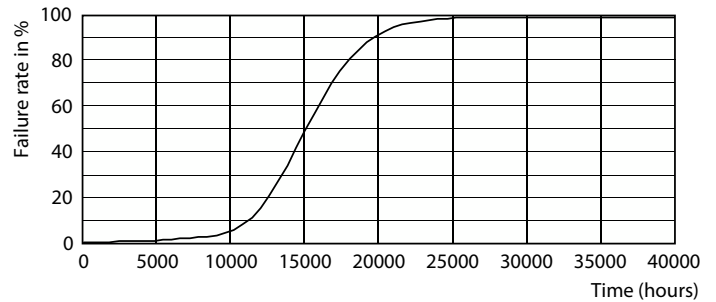

Life Expectancy Diagram