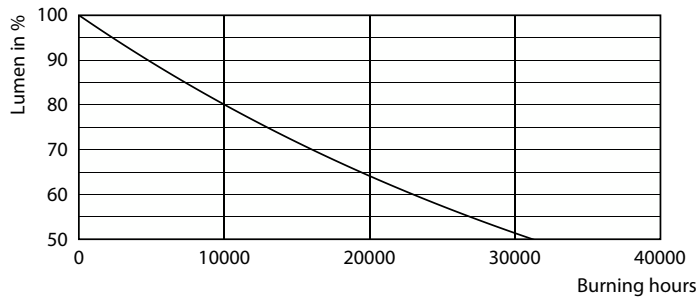

Lifetime

Lumen Maintenance Diagram - CorePro LEDCandleND6.5-60W B35
E14840CLG