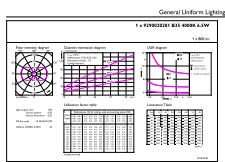

Photometric data

General uniform lighting - CorePro LEDCandleND6.5-60W B35 E14840CLG

Light Distribution Diagram - CorePro LEDCandleND6.5-60W B35 E14840CLG