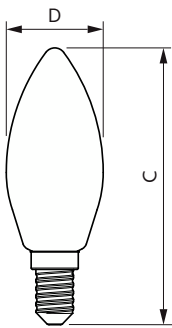

## Mechanical and Housing

Bulb Finish	Clear
Bulb Shape	B35

## Dimensional drawing

Product	D	C
CorePro LEDCandleND6.5-60W B35 E14840CLG	35 mm	97 mm