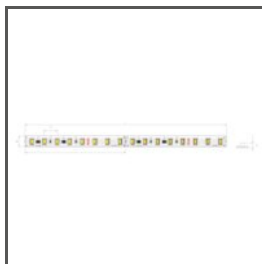

K-HE-1440-HD-24V

K-HEHD-1440-24

Ref. arch K-HE-1440-HD-24V