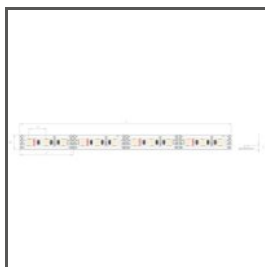

KWP-1220-12

Ref. arch WP-K-1220-12V

**WP-K-1275-12V**

KWP-1275-12

Ref. arch WP-K-1275-12V

**WP-K-1220-IP65-12V**

\_błąd

Ref. arch WP-K-1220-IP65-12V