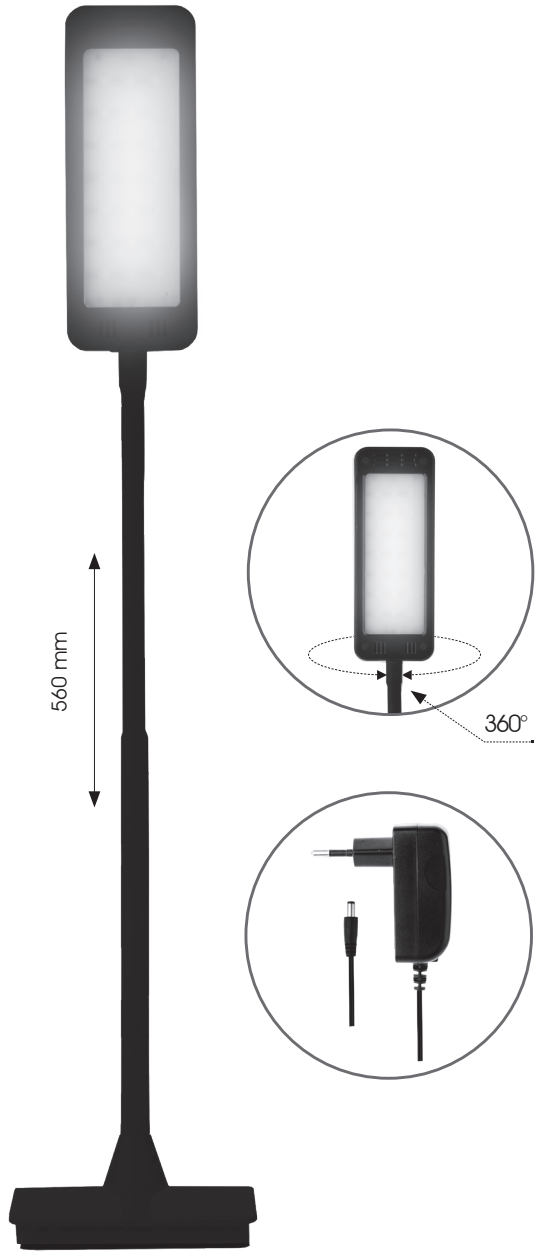

# Z7599B

GB	LED Desk lamp EDDY
CZ	LED stolní lampa EDDY
SK	LED stolná lampa EDDY
PL	Lampa biurkowa LED EDDY
HU	LED EDDY asztali lámpa
SI	LED namizna svetilka EDDY
RS HR BA ME	LED stolna lampa EDDY
DE	LED Tischlampe EDDY
UA	Світлодіодний настільний світильний EDDY
RO	LED lampă de masă EDDY
LT	LED stalinė lampa EDDY
LV	LED galda lampa EDDY
EE	LED laualamp EDDY
BG	LED настолна лампа EDDY

## GB | LED Desk lamp EDDY

Color – black  
Type: Z7599B

### Technical information:

Performance: 6 W  
IP code: IP20  
Supply voltage: 220–240 V AC  
Number of LED: 24 LED  
Luminous flux: 360 lm  
Chromaticity temperature: 3 000 K – 4 500 K – 6 800 K  
Length of lead cable: 180 cm