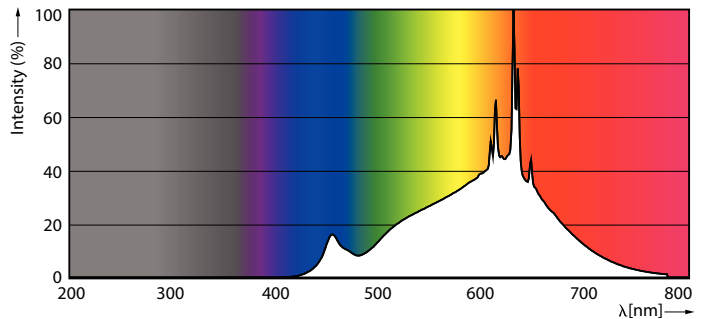

Product data

General information	
Cap-Base	G53 [G53]
EU RoHS compliant	Yes
Nominal Lifetime (Nom)	40000 h
Switching Cycle	50000X
Flux measurement reference	Narrow Cone
Tier	MASTER
Light technical	
Color Code	927 [CCT of 2700K]
Beam Angle (Nom)	24 °
Luminous Flux (Nom)	1270 lm
Luminous Intensity (Nom)	4000 cd
Color Designation	Warm White (WW)
Correlated Color Temperature (Nom)	2700 K
Luminous Efficacy (rated) (Nom)	63 lm/W
Color Consistency	<4
Color Rendering Index (Nom)	95

Energy Efficiency Class	G
Suitable For Accent Lighting	Yes
Energy Consumption kWh/1000 h	20 kWh
EPREL Registration Number	1122531

Product data

Full product code	871951442965900
Order product name	MAS LEExpertColor 20-100W 927 AR111 24D
EAN/UPC - Product	8719514429659
Order code	929003478602
Numerator - Quantity Per Pack	1
Numerator - Packs per outer box	6
Material Nr. (12NC)	929003478602
Net Weight (Piece)	0.162 kg

Dimensional drawing

MAS LEExpertColor 20-100W 927 AR111 24D

Product	D	C
MAS LEExpertColor 20-100W 927 AR111 24D	111 mm	62 mm

Photometric data

Light Distribution Diagram

Spectral Power Distribution Colour

MASTER LEDspot ExpertColor AR111