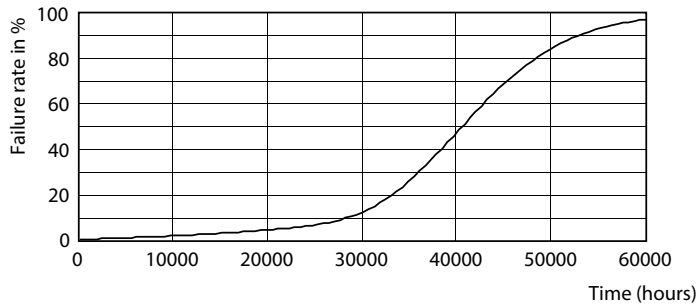

MASTER LEDspot ExpertColor AR111

Photometric data

Accent Lighting Spots

Lifetime

Life Expectancy Diagram