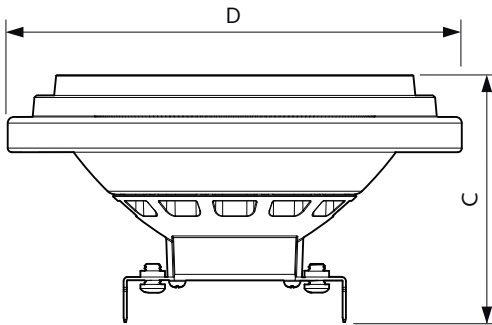

Dimensional drawing

MAS LEExpertColor 20-100W 927 AR111 24D

Product	D	C
MAS LEExpertColor 20-100W 927 AR111 24D	111 mm	62 mm

Photometric data

Light Distribution Diagram

Spectral Power Distribution Colour

MASTER LEDspot ExpertColor AR111