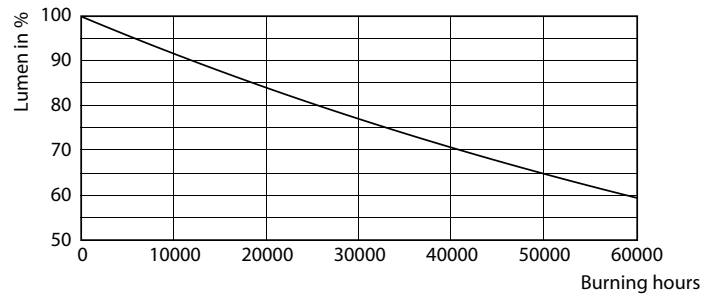

Lumen Maintenance Diagram