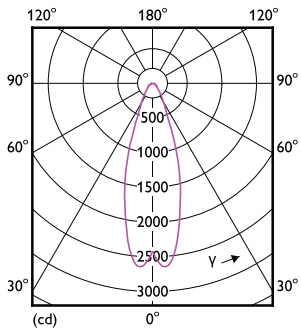

Product data

General information	
Cap-Base	G53 [G53]
EU RoHS compliant	Yes
Nominal Lifetime (Nom)	40000 h
Switching Cycle	50000X
Flux measurement reference	Narrow Cone
Tier	MASTER
Light technical	
Color Code	927 [CCT of 2700K]
Beam Angle (Nom)	24 °
Luminous Flux (Nom)	1270 lm
Luminous Intensity (Nom)	4000 cd
Color Designation	Warm White (WW)
Correlated Color Temperature (Nom)	2700 K
Luminous Efficacy (rated) (Nom)	63 lm/W
Color Consistency	<4
Color Rendering Index (Nom)	95

LLMF At End Of Nominal Lifetime (Nom)	70 %
Luminous Flux in 90° Cone (Rated)	1270 lm
Operating and electrical	
Input Frequency	50 to 60 Hz
Power (Nom)	20 W
Lamp Current (Nom)	2000 mA
Wattage Equivalent	100 W
Starting Time (Nom)	0.5 s
Warm Up Time to 60% Light (Nom)	0.5 s
Power Factor (Nom)	0.7
Voltage (Nom)	12 V
Temperature	
T-Ambient (Max)	45 °C
T-Ambient (Min)	-20 °C
T-Case Maximum (Nom)	77 °C

Energy Efficiency Class	G
Suitable For Accent Lighting	Yes
Energy Consumption kWh/1000 h	20 kWh
EPREL Registration Number	1122531

Product data

Full product code	871951442965900
Order product name	MAS LEExpertColor 20-100W 927 AR111 24D
EAN/UPC - Product	8719514429659
Order code	929003478602
Numerator - Quantity Per Pack	1
Numerator - Packs per outer box	6
Material Nr. (12NC)	929003478602
Net Weight (Piece)	0.162 kg

Dimensional drawing

MAS LEExpertColor 20-100W 927 AR111 24D

Product	D	C
MAS LEExpertColor 20-100W 927 AR111 24D	111 mm	62 mm

Photometric data

Light Distribution Diagram

Spectral Power Distribution Colour

MASTER LEDspot ExpertColor AR111