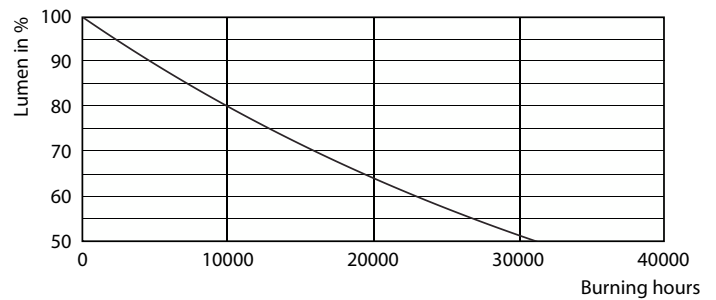

Product data

General Information		Stroboscopic effect visibility measure (SVM)	
Cap-Base	E27		0.9
Nominal lifetime	15,000 hour(s)	Photobiological safety according to EN 62471	RG1
Switching Cycle	20,000	Operating and Electrical	
Lighting Technology	LED	Line Frequency	50 to 60 Hz
Flux measurement reference	Sphere	Input Frequency	50 to 60 Hz
Light Technical		Power Consumption	7 W
Color Code	827 [CCT of 2700K]	Lamp Current (Nom)	60 mA
Luminous Flux	806 lm	Wattage Equivalent	60 W
Luminous Efficacy (rated) (Nom)	115.00 lm/W	Starting Time (Nom)	0.5 s
Color Designation	Warm White (WW)	Warm-up time to 60% light	0.5 s
Correlated Color Temperature (Nom)	2700 K	Power Factor (Fraction)	0.51
Color Consistency	<6	Voltage (Nom)	220-240 V
Color rendering index (CRI)	80	Temperature	
LLMF At End Of Nominal Lifetime (Nom)	70 %	T-Case Maximum (Nom)	45 °C
Flickering value (PstLM) - Flickering value as per EN 61000-3-3	1		

Dimensional drawing

Product	D	C
CorePro LEDBulbND 7-60W E27 G93 827 CL G	95 mm	140 mm

Photometric data

General uniform lighting - CorePro LEDBulbND 7-60W E27 G93 827 CL G

Spectral Power Distribution Colour - CorePro LEDBulbND 7-60W E27 G93 827 CL G

CorePro Glass LED bulbs

Photometric data

Light Distribution Diagram - CorePro LEDBulbND 7-60W E27 G93 827 CL G

Lifetime

Life Expectancy Diagram

Lumen Maintenance Diagram - CorePro LEDBulbND 7-60W E27 G93 827 CL G