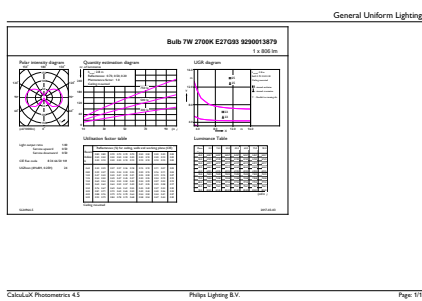

Product data

General Information		Stroboscopic effect visibility measure (SVM)	
Cap-Base	E27		0.9
Nominal lifetime	15,000 hour(s)	Photobiological safety according to EN 62471	RG1
Switching Cycle	20,000	Operating and Electrical	
Lighting Technology	LED	Line Frequency	50 to 60 Hz
Flux measurement reference	Sphere	Input Frequency	50 to 60 Hz
Light Technical		Power Consumption	7 W
Color Code	827 [CCT of 2700K]	Lamp Current (Nom)	60 mA
Luminous Flux	806 lm	Wattage Equivalent	60 W
Luminous Efficacy (rated) (Nom)	115.00 lm/W	Starting Time (Nom)	0.5 s
Color Designation	Warm White (WW)	Warm-up time to 60% light	0.5 s
Correlated Color Temperature (Nom)	2700 K	Power Factor (Fraction)	0.51
Color Consistency	<6	Voltage (Nom)	220-240 V
Color rendering index (CRI)	80	Temperature	
LLMF At End Of Nominal Lifetime (Nom)	70 %	T-Case Maximum (Nom)	45 °C
Flickering value (PstLM) - Flickering value as per EN 61000-3-3	1		

Application Conditions

can it be used in closed luminaires	No
-------------------------------------	----

Product Data

Order product name	CorePro LEDBulbND 7-60W E27 G93 827 CL G
Full product name	CorePro LEDBulbND 7-60W E27 G93 827 CL G
Full product code	871951434677200
Order code	929001387992
Material Nr. (12NC)	929001387992
Numerator - Quantity Per Pack	1
Net Weight (Piece)	0.070 kg
EAN/UPC - Product/Case	8719514346772
Numerator - Packs per outer box	6
EAN/UPC - Case	8719514346789

Dimensional drawing

Product	D	C
CorePro LEDBulbND 7-60W E27 G93 827 CL G	95 mm	140 mm

Photometric data

General uniform lighting - CorePro LEDBulbND 7-60W E27 G93 827 CL G

Spectral Power Distribution Colour - CorePro LEDBulbND 7-60W E27 G93 827 CL G