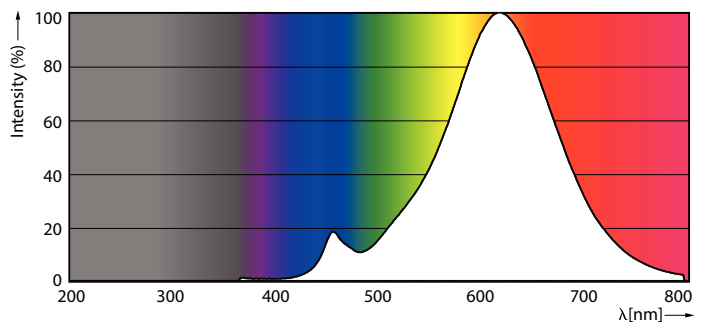

Photometric data

General uniform lighting - CorePro LEDBulbND 7-60W E27 G93 827 CL G

Spectral Power Distribution Colour - CorePro LEDBulbND 7-60W E27 G93 827 CL G