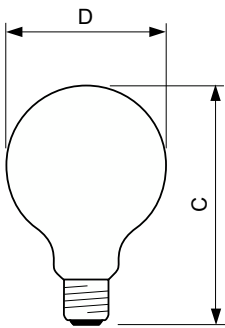

Product data

General Information		Stroboscopic effect visibility measure (SVM)	
Cap-Base	E27		0.9
Nominal lifetime	15,000 hour(s)	Photobiological safety according to EN 62471	RG1
Switching Cycle	20,000	Operating and Electrical	
Lighting Technology	LED	Line Frequency	50 to 60 Hz
Flux measurement reference	Sphere	Input Frequency	50 to 60 Hz
Light Technical		Power Consumption	7 W
Color Code	827 [CCT of 2700K]	Lamp Current (Nom)	60 mA
Luminous Flux	806 lm	Wattage Equivalent	60 W
Luminous Efficacy (rated) (Nom)	115.00 lm/W	Starting Time (Nom)	0.5 s
Color Designation	Warm White (WW)	Warm-up time to 60% light	0.5 s
Correlated Color Temperature (Nom)	2700 K	Power Factor (Fraction)	0.51
Color Consistency	<6	Voltage (Nom)	220-240 V
Color rendering index (CRI)	80	Temperature	
LLMF At End Of Nominal Lifetime (Nom)	70 %	T-Case Maximum (Nom)	45 °C
Flickering value (PstLM) - Flickering value as per EN 61000-3-3	1		

Application Conditions

can it be used in closed luminaires	No
-------------------------------------	----

Product Data

Order product name	CorePro LEDBulbND 7-60W E27 G93 827 CL G
Full product name	CorePro LEDBulbND 7-60W E27 G93 827 CL G
Full product code	871951434677200
Order code	929001387992
Material Nr. (12NC)	929001387992
Numerator - Quantity Per Pack	1
Net Weight (Piece)	0.070 kg
EAN/UPC - Product/Case	8719514346772
Numerator - Packs per outer box	6
EAN/UPC - Case	8719514346789

Dimensional drawing

Product	D	C
CorePro LEDBulbND 7-60W E27 G93 827 CL G	95 mm	140 mm

Photometric data

General uniform lighting - CorePro LEDBulbND 7-60W E27 G93 827 CL G

Spectral Power Distribution Colour - CorePro LEDBulbND 7-60W E27 G93 827 CL G