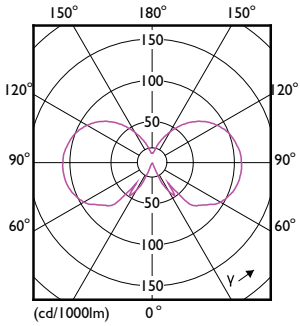

Product data

General Information		Stroboscopic effect visibility measure (SVM)	
Cap-Base	E27		0.9
Nominal lifetime	15,000 hour(s)	Photobiological safety according to EN 62471	RG1
Switching Cycle	20,000	Operating and Electrical	
Lighting Technology	LED	Line Frequency	50 to 60 Hz
Flux measurement reference	Sphere	Input Frequency	50 to 60 Hz
Light Technical		Power Consumption	7 W
Color Code	827 [CCT of 2700K]	Lamp Current (Nom)	60 mA
Luminous Flux	806 lm	Wattage Equivalent	60 W
Luminous Efficacy (rated) (Nom)	115.00 lm/W	Starting Time (Nom)	0.5 s
Color Designation	Warm White (WW)	Warm-up time to 60% light	0.5 s
Correlated Color Temperature (Nom)	2700 K	Power Factor (Fraction)	0.51
Color Consistency	<6	Voltage (Nom)	220-240 V
Color rendering index (CRI)	80	Temperature	
LLMF At End Of Nominal Lifetime (Nom)	70 %	T-Case Maximum (Nom)	45 °C
Flickering value (PstLM) - Flickering value as per EN 61000-3-3	1		

Dimensional drawing

Product	D	C
CorePro LEDBulbND 7-60W E27 G93 827 CL G	95 mm	140 mm

Photometric data

General uniform lighting - CorePro LEDBulbND 7-60W E27 G93 827 CL G

Spectral Power Distribution Colour - CorePro LEDBulbND 7-60W E27 G93 827 CL G

CorePro Glass LED bulbs

Photometric data

Light Distribution Diagram - CorePro LEDBulbND 7-60W E27 G93 827 CL G

Lifetime

Life Expectancy Diagram

Lumen Maintenance Diagram - CorePro LEDBulbND 7-60W E27 G93 827 CL G