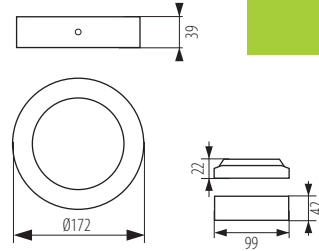

## CARSA N LED

CARSA N LED

CARSA N LED 12W

CARSA N LED 18W

220-240V~  
50/60Hz

T<sub>c</sub> (K)  
4000

[lm]  
110

2 x 0,75mm<sup>2</sup>  
5 cm

≥15000

[h]  
20000

IP  
20

EAC

CE

**Kanlux**

Model	Part Number	Power [W]	Light Output [lm]
CARSA N LED 12W-NW	25854	12	800
CARSA N LED 12W-NW-SN	25856	12	800
CARSA N LED 18W-NW	25855	18	1260
CARSA N LED 18W-NW-SN	25857	18	1260