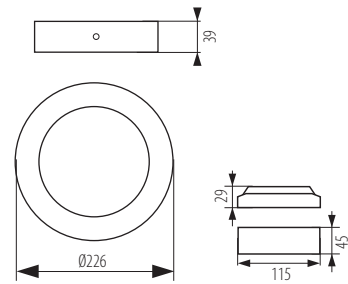

## CARSA N LED

CARSA N LED

CARSA N LED 12W

CARSA N LED 18W

220-240V~  
50/60Hz

T<sub>c</sub> (K)  
4000

[lm]  
110

2 x 0,75mm<sup>2</sup>  
5 cm

≥15000

[h]  
20000

IP  
20

EAC

CE

**Kanlux**

Model	Part Number	Power [W]	Light Output [lm]
CARSA N LED 12W-NW	25854	12	800
CARSA N LED 12W-NW-SN	25856	12	800
CARSA N LED 18W-NW	25855	18	1260
CARSA N LED 18W-NW-SN	25857	18	1260